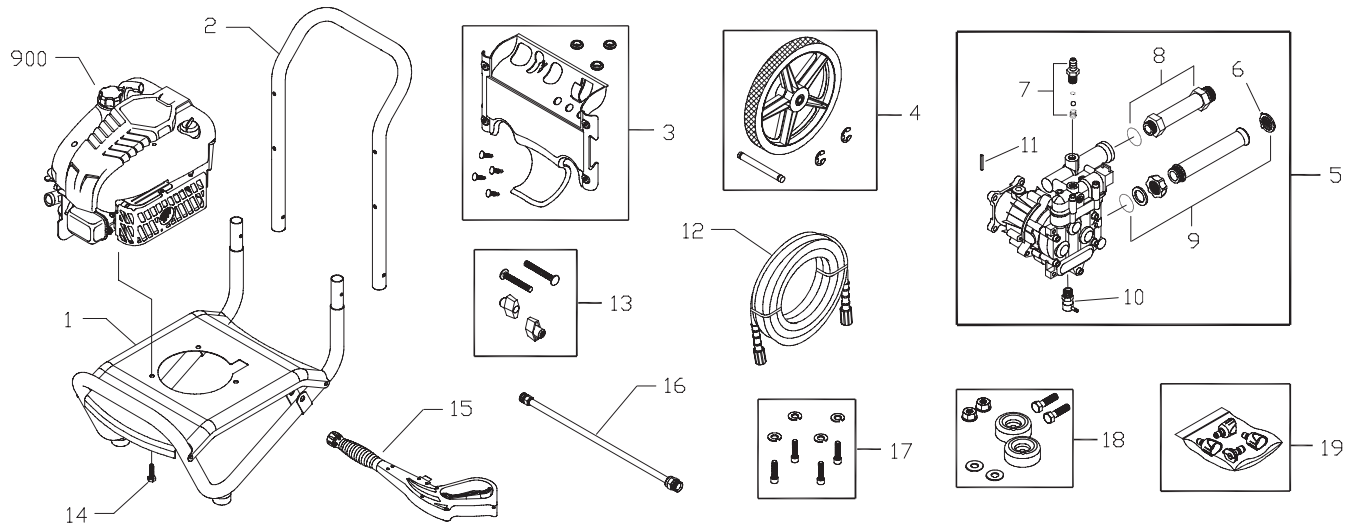

EXPLODED VIEW AND PARTS LIST — MAIN UNIT

Item	Part #	Description
1	196438GS	BASE, w/Mounts
2	S195428GS	HANDLE
3	199410GS	KIT, Billboard Assy, w/Clips
	195964GS	Clips, Tree
	30809GS	Grommet
4	196439GS	KIT, Wheel
	192050GS	E-Ring
	195454GS	Axle
5	198164GS	ASSY, Pump
6	B2384GS	Filter, Inlet
7	190593GS	Kit, Chemical Injection
8	190589GS	Kit, Outlet
9	190588GS	Kit, Water Inlet
10	194298GS	Valve, Thermal Relief
11	23139DGS	Key
12	196006GS	HOSE
13	B2203GS	KIT, Handle Connector
14	75246GS	HHS, Trilobular, 3/8-16 x 1 1/4
15	199117GS	GUN
16	200595GS	WAND
17	192131GS	KIT, Pump Mounting Hardware